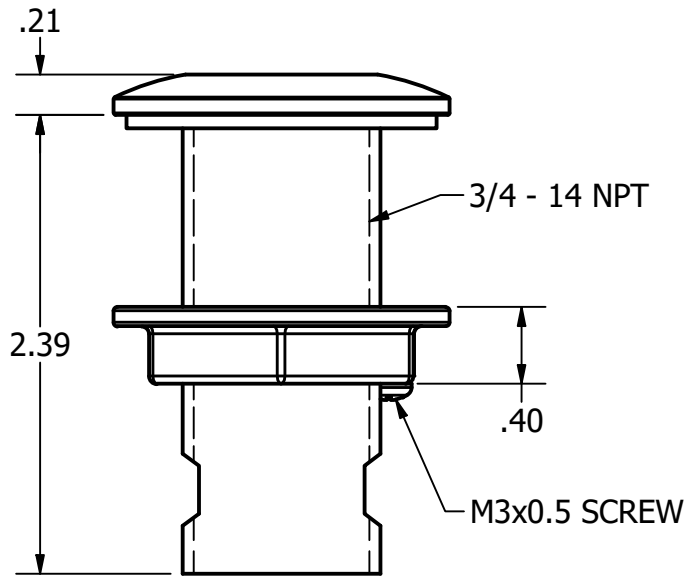

Marketing Drawing for 70002-2

Description
THRU HULL 3/4" NPT

Size	Part No	Units	Rev	Scale
A	70002-2	INCHES	6	1:1
Phone: 800.874.4506		www.gemlux.com		