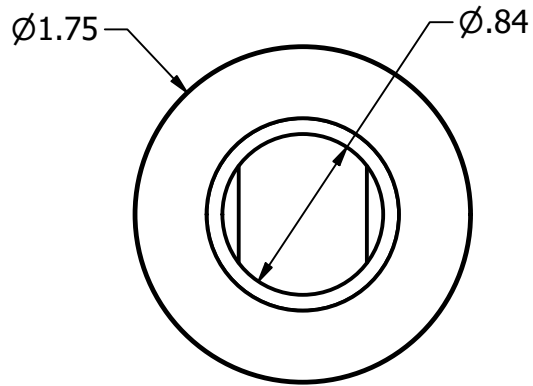

Marketing Drawing for 70002-2

Description
THRU HULL 3/4" NPT

Size	Part No	Units	Rev	Scale
A	70002-2	INCHES	6	1:1
Phone: 800.874.4506		www.gemlux.com		